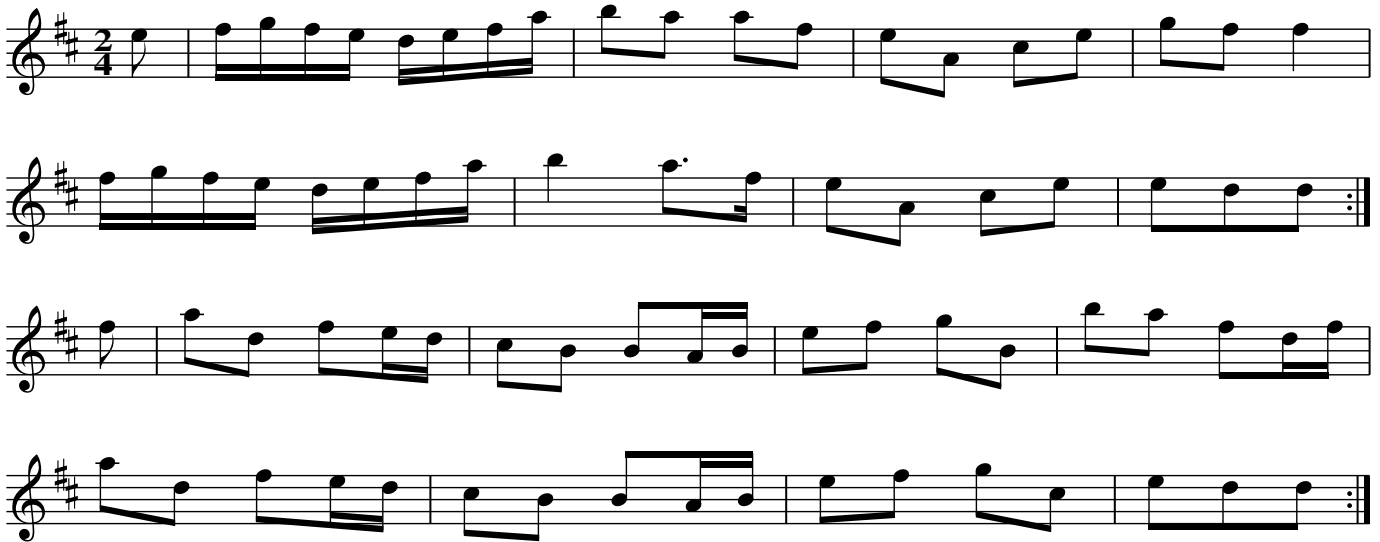

**Tunes from "Johnny O Leary of Sliabh Luachra"  
(ed. T.Moylan - Dublin 1994)**

**The GNEEVGULLIA POLKA**

*ABC/arr. BB*

**NOTE:**

*(Online) Links below can be click-opened once page is downloaded.*

*(Offline) Copy and paste link into browser address box.*